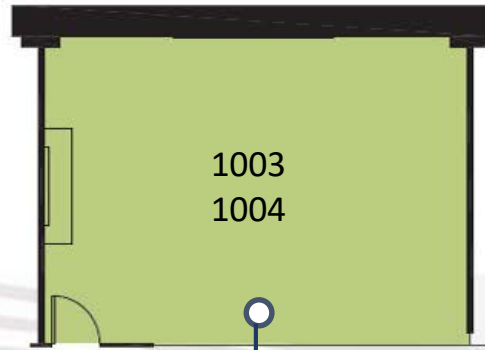

Meeting Rooms

KEY PLAN

Update: July 2019

Prices in Canadian Dollars, plus 15% tax

*event rates already include certain basic services

Seminar (large)

Area: 510 sqft
Height: 9'-2"

Capacities:

Theatre	35
Classroom	24
Boardroom	18

BASE RATE	\$ 380,- /day
	\$ 190,- /half day
	\$ 450,- /event*

Seminar (medium)

Area: 250 sqft
Height: 9'-2"

Capacities:

Theatre	18
Classroom	8
Boardroom	10

BASE RATE	\$ 220,- /day
	\$ 110,- /half day
	\$ 350,- /event*

Seminar (small)

Area: 150 sqft
Height: 9'-2"

Capacities:

Boardroom	6
-----------	---

BASE RATE	\$ 90,- /day
	\$ 45,- /half day
	\$ 150,- /event*