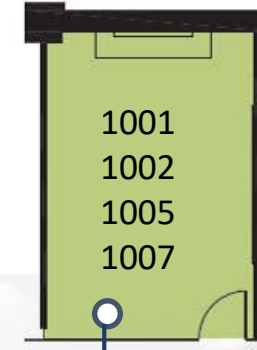

Meeting Rooms

KEY PLAN

Update: July 2019

Prices in Canadian Dollars, plus 15% tax

*event rates already include certain basic services

Seminar (large)

Area: 510 sqft
Height: 9'-2"

Capacities:

Theatre	35
Classroom	24
Boardroom	18

BASE RATE	\$ 380,- /day
	\$ 190,- /half day
	\$ 450,- /event*

Seminar (medium)

Area: 250 sqft
Height: 9'-2"

Capacities:

Theatre	18
Classroom	8
Boardroom	10

BASE RATE	\$ 220,- /day
	\$ 110,- /half day
	\$ 350,- /event*

Seminar (small)

Area: 150 sqft
Height: 9'-2"

Capacities:

Boardroom	6
-----------	---

BASE RATE	\$ 90,- /day
	\$ 45,- /half day
	\$ 150,- /event*