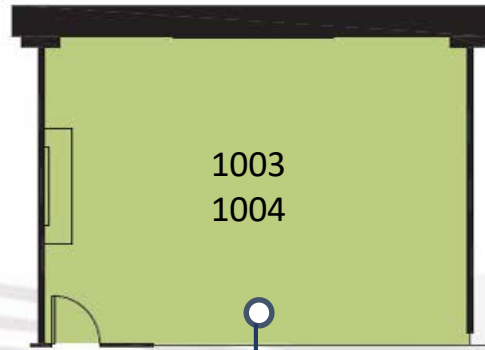

EIX Meeting Rooms

KEY PLAN

Update: January, 2021

Prices in Canadian Dollars, plus 15% tax

Seminar (large)

Area: 510 sqft
Height: 9'-2"

Capacities:

Theatre	35
Classroom	24
Boardroom	18

BASE RATE
\$380/day
\$190/half day
\$60/hourly

Seminar (medium)

Area: 250 sqft
Height: 9'-2"

Capacities:

Theatre	18
Classroom	8
Boardroom	10

BASE RATE
\$220/day
\$110/half day
\$35/hourly

Seminar (small)

Area: 150 sqft
Height: 9'-2"