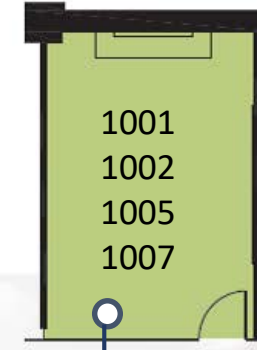

EIX Meeting Rooms

KEY PLAN

Update: January, 2021

Prices in Canadian Dollars, plus 15% tax

Seminar (large)

Area: 510 sqft
Height: 9'-2"

Capacities:

Theatre	35
Classroom	24
Boardroom	18

BASE RATE
\$380/day
\$190/half day
\$60/hourly

Seminar (medium)

Area: 250 sqft
Height: 9'-2"

Capacities:

Theatre	18
Classroom	8
Boardroom	10

BASE RATE
\$220/day
\$110/half day
\$35/hourly

Seminar (small)

Area: 150 sqft
Height: 9'-2"