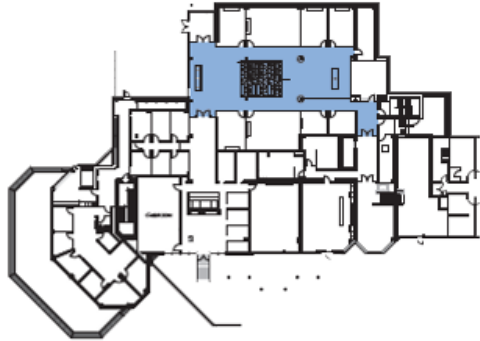

# YAFFLE Connect

KEY PLAN

## YAFFLE-Connect - casual convening -

Area: 1310 sqft  
Height: 9'-2"