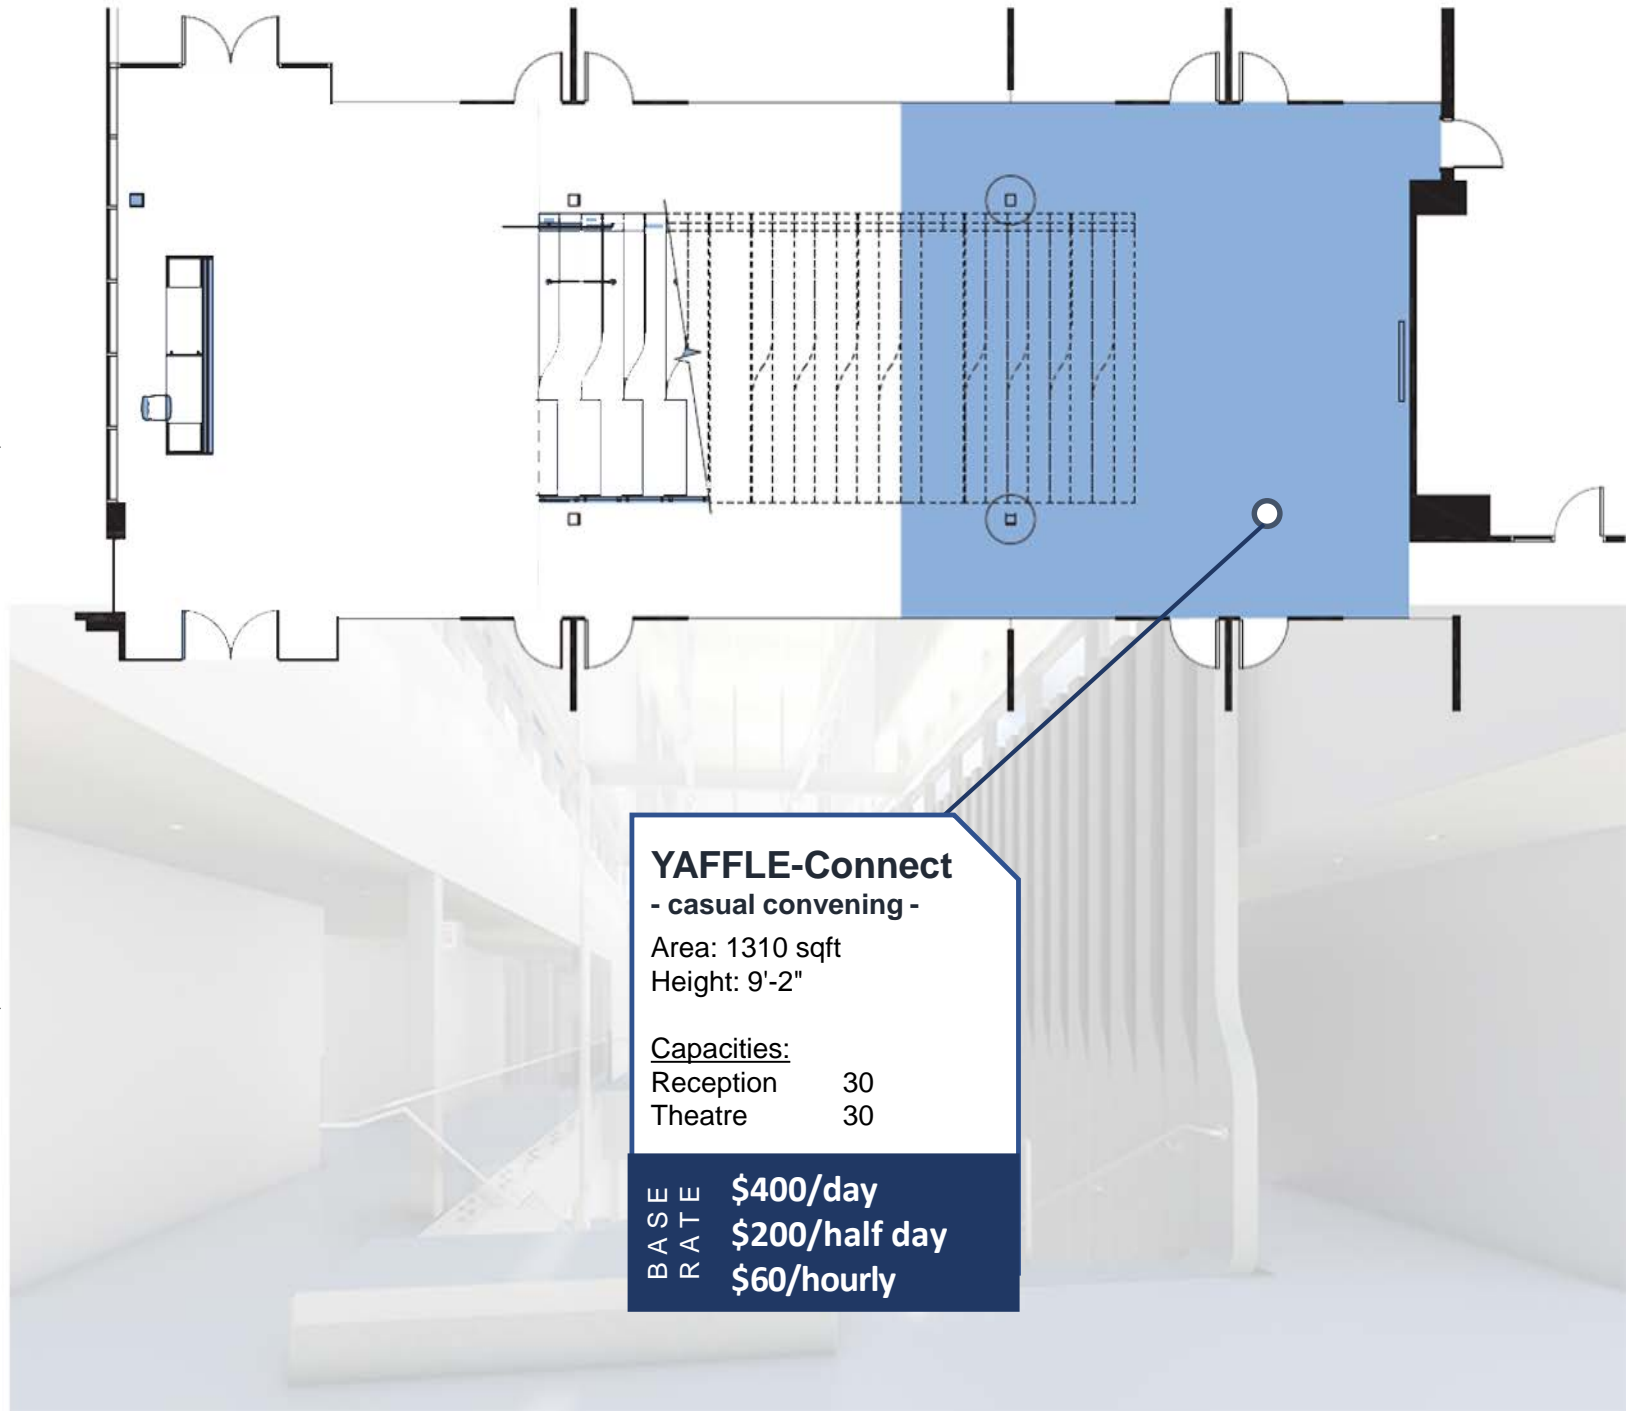

# YAFFLE Connect

KEY PLAN

## YAFFLE-Connect - casual convening -

Area: 1310 sqft  
Height: 9'-2"

### Capacities:

Reception	30
Theatre	30

BASE RATE	\$400/day
	\$200/half day
	\$60/hourly

Update: January, 2021

Prices in Canadian Dollars, plus 15% tax