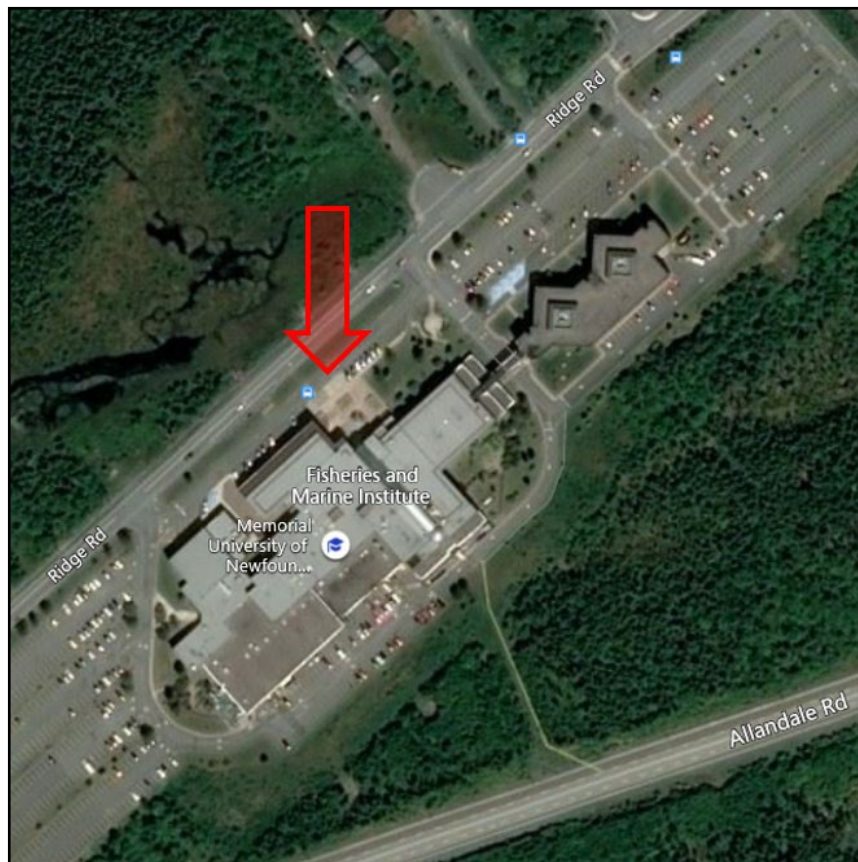

Marine Institute: Ridge Road campus main entrance

This shuttle schedule is subject to change at any time.
The shuttle bus schedule and Terms of Use can be found at:
<https://www.mun.ca/sustain/initiatives/transportation.php>