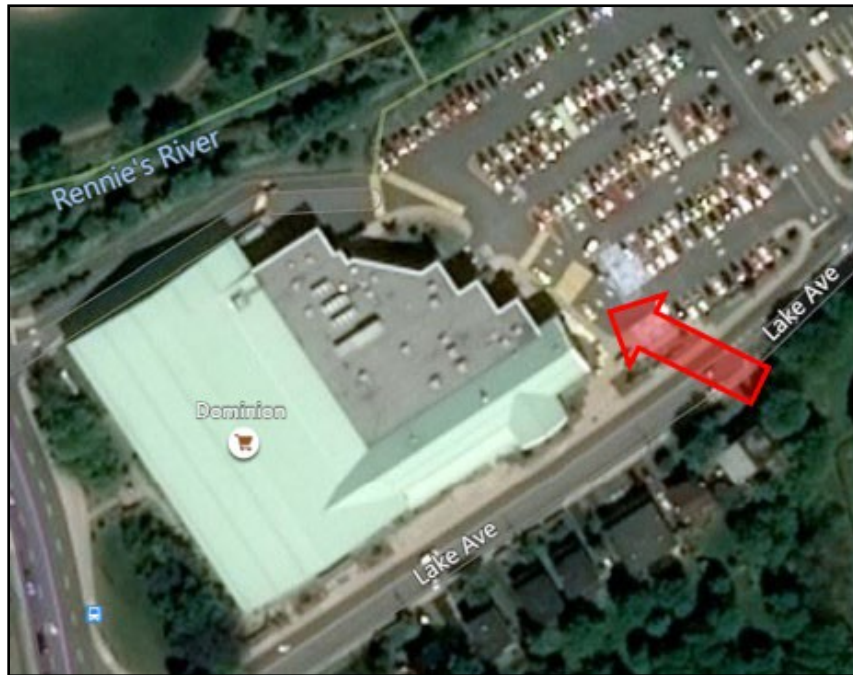

Dominion - Grocery Run: Dominion on Lake Avenue (near Quidi Vidi Lake)

This shuttle schedule is subject to change at any time.
The shuttle bus schedule and Terms of Use can be found at:
<https://www.mun.ca/sustain/initiatives/transportation.php>