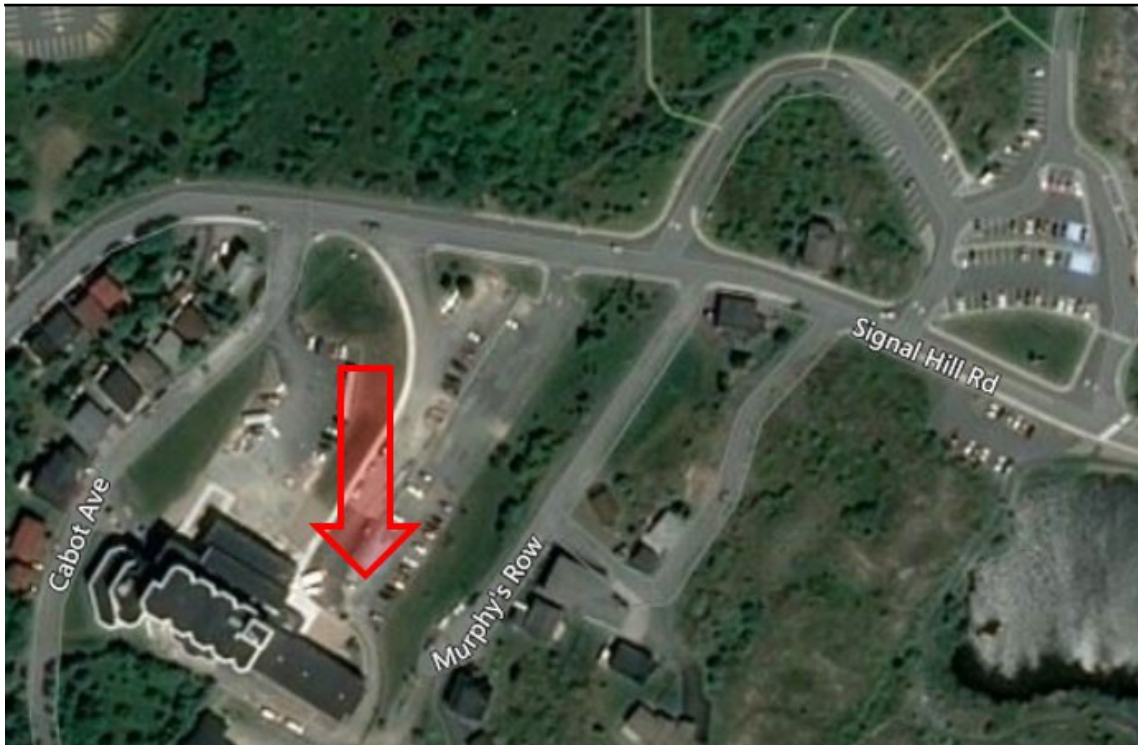

Signal Hill Campus: Emera Innovation Exchange main entrance (graduate student parking area)