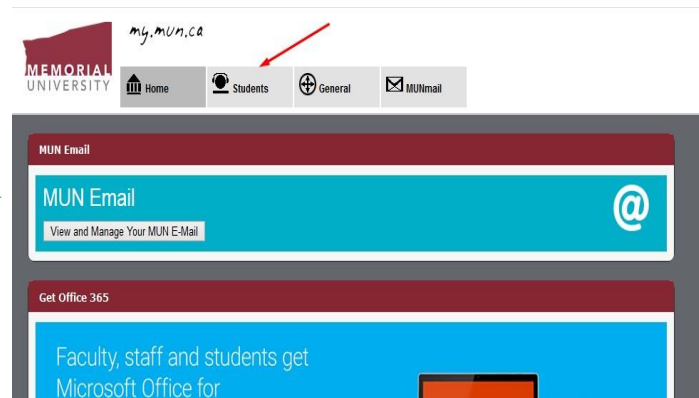

Course registration guide for Graduate Studies in Medicine

Step 1. Go to your self-service portal using one of the following methods after going to www.mun.ca

Method 1.

Then log in with your student ID and self-serv password.

Method 2.

Step 2. Navigating the self-service portal.

[Personal Information](#)
[Student Main Menu](#)
 Apply for Admission, Register, View your academic records
RELEASE: 8.8
 © 2017 Ellucian Company L.P. and its affiliates.