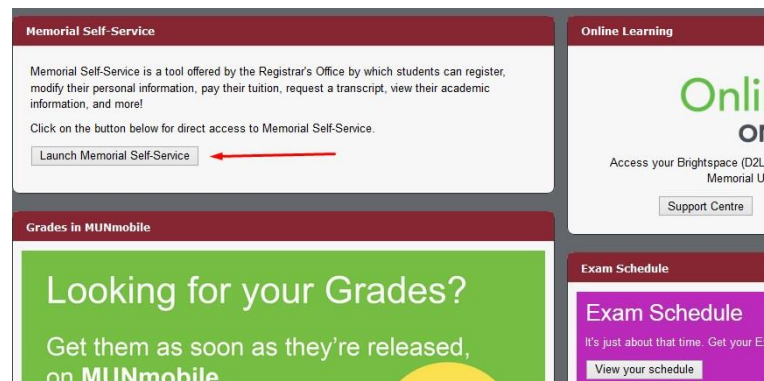

Course registration guide for Graduate Studies in Medicine

Step 1. Go to your self-service portal using one of the following methods after going to www.mun.ca

Method 1.

Then log in with your student ID and self-serv password.

Method 2.

Step 2. Navigating the self-service portal.

[Personal Information](#)
[Student Main Menu](#)
 Apply for Admission, Register, View your academic records
RELEASE: 8.8
 © 2017 Ellucian Company L.P. and its affiliates.