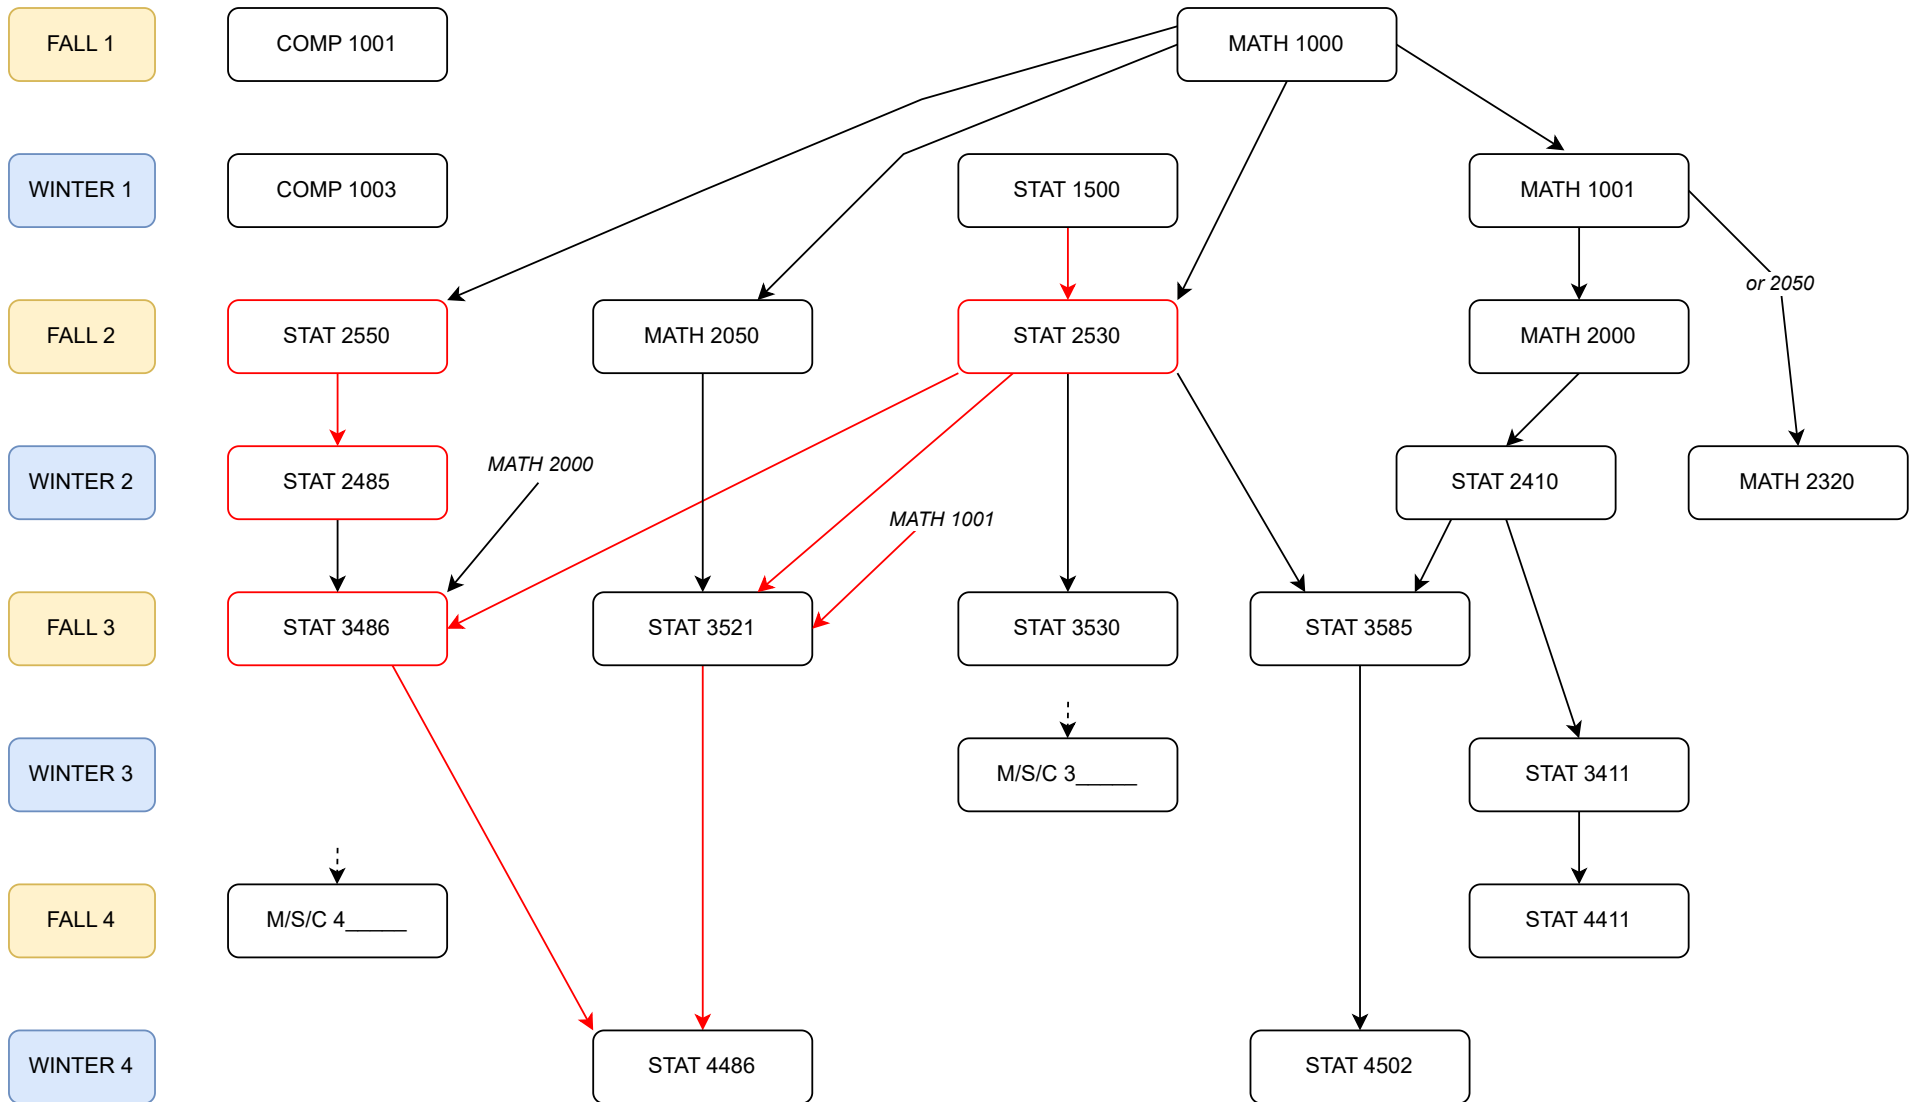

MAJOR IN DATA SCIENCE

[Not an 'official' document. Where discrepancies exist between this document, and the program as stated in the University Calendar, the Calendar is correct.]

[Alternatives exist. See University Calendar.](#)

Other maps are possible. Terms when courses should be available are published [here](#).
 This map shows program requirements only. Other degree requirements are in the [2024-25 Calendar](#).