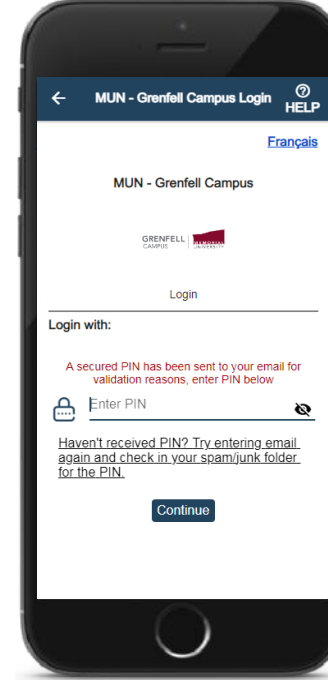

Mun Grenfell Campus iCent app Login

Follow the login steps below:

Questions if any, write an email to support@icent.app