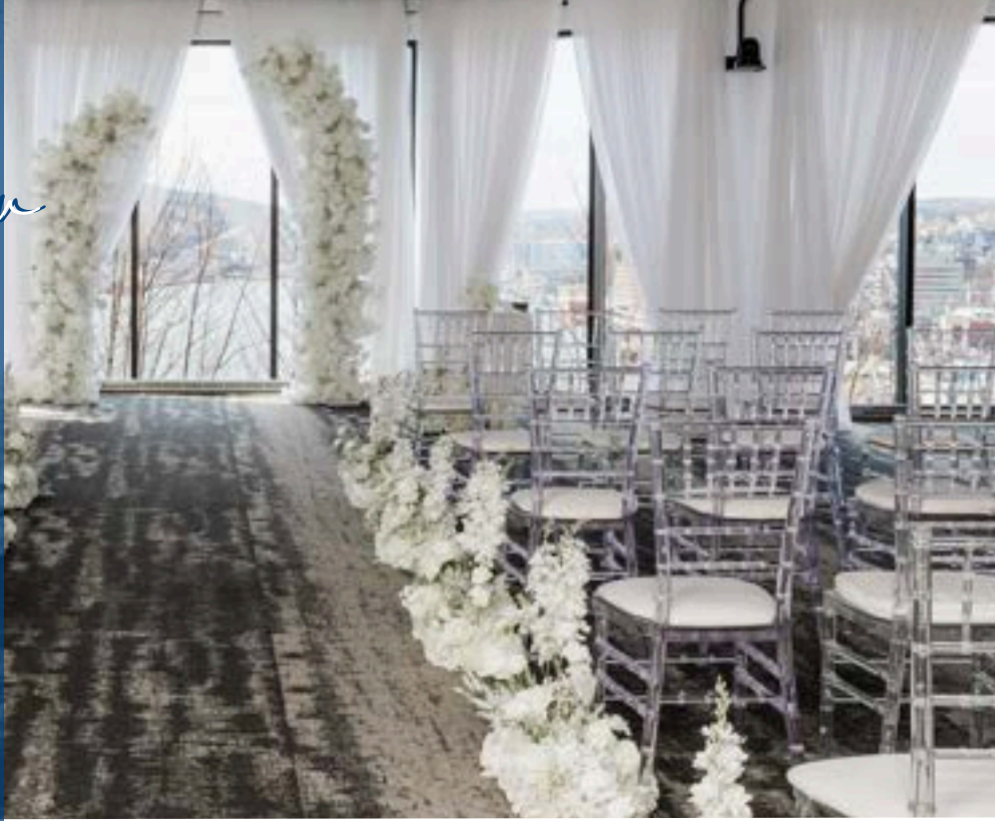

Harbourview

CEREMONY
MAIN CONFERENCE HALL EIX

RECEPTION
UNDER THE PLANETS
JOHNSON GEO CENTRE

\$3150
\$3940 Value!
+hst

IMAGINE exchanging your vows with a breathtaking view of downtown St. John's as your background. Whether it's the vibrant colours of autumn, the snowy charm of winter, the fresh blooms of spring, or the warm glow of summer, the wrap-around windows of EIX set a stunning scene every season of the year. After the ceremony, receive guests and celebrate in style Under the Planets in the Johnson Geo Centre Reception Hall. That's the Harbourview Package.

UNDER THE PLANETS

The ROCK PACKAGE is a favourite choice for couples who love the outdoors. The Johnson Geo Centre on Signal Hill is an extraordinary space. Embedded in rock, the outdoor deck is a naturally sheltered ancient riverbed and a magnificent backdrop for the wedding ceremony. In case the weather doesn't cooperate, we automatically hold the lovely Celestial Gallery for your special day. Then you can dine and dance the night away in the Under The Planets reception Hall.

From the moment your guests step into the Emera Innovation Exchange, space, grace, and elegance will set the stage for your special ceremony. From the heights of the Main Conference Hall, the view and the vibe are spectacular all year round.