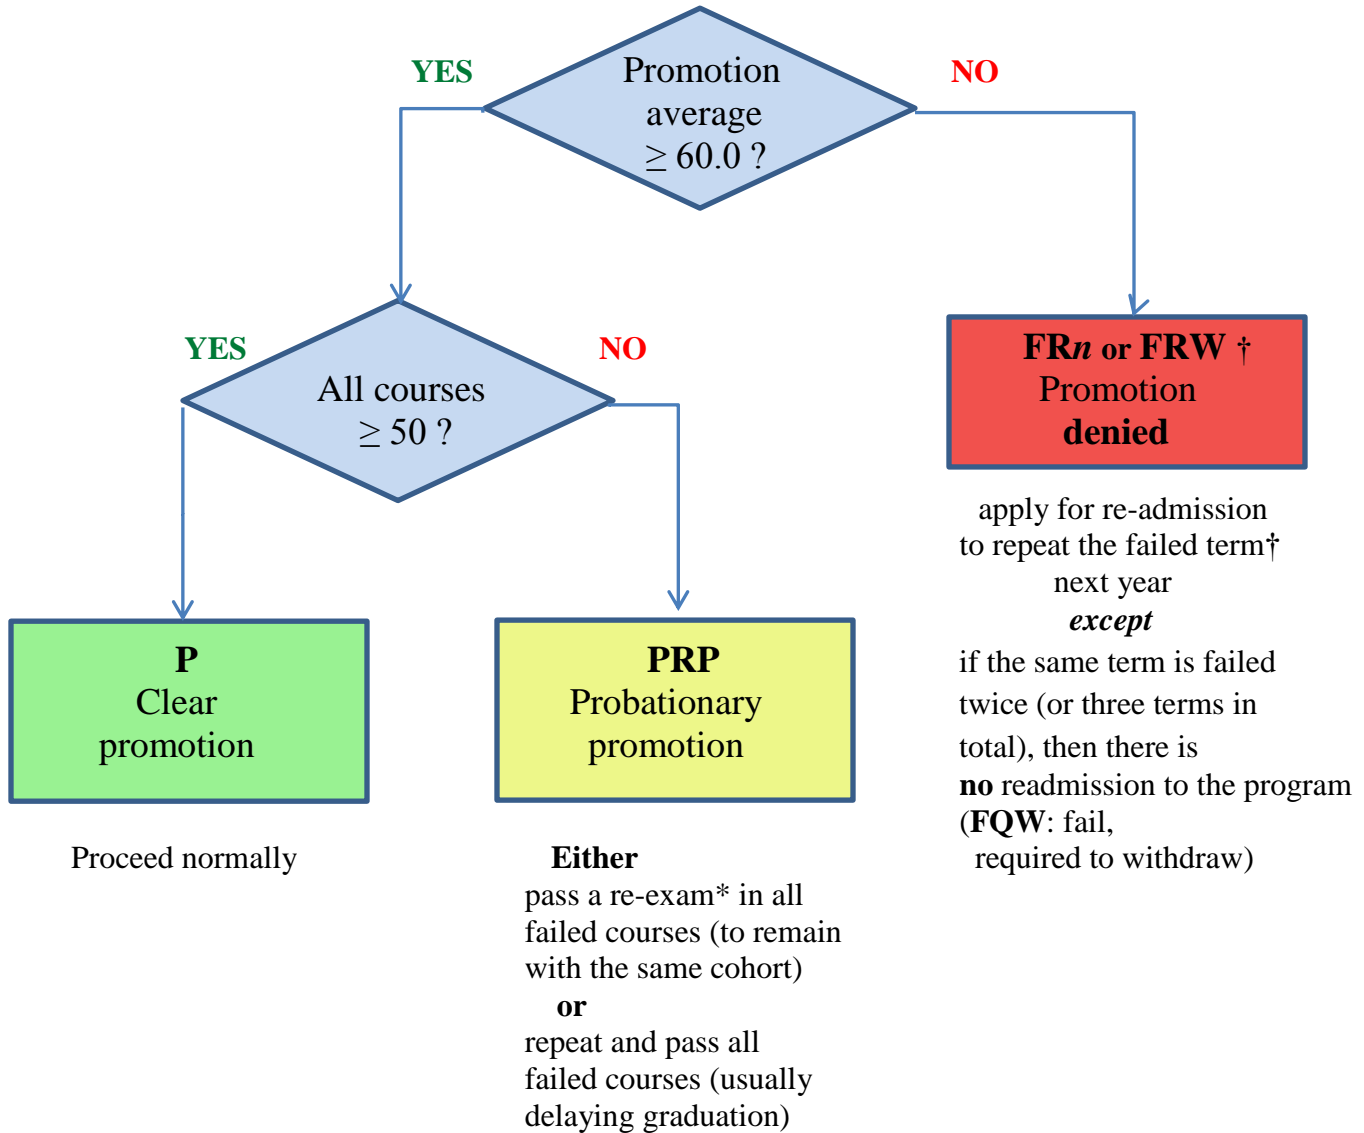

## Promotion decisions in Terms 3-8

**Promotion average** = average of grades in all required courses taken *during that term*, including technical electives, but excluding free elective and complementary studies courses

Any courses taken before that term don't count towards the promotion average.  
In a repeated term, only required courses taken during the repeated attempt count.

\* re-exam requires minimum grade of 40 + completion of lab/project work

† **FRn** = fail, repeat term *n* : promotion average at least 50 and no previous failed terms; else **FRW** = fail, recommended to withdraw (but may apply for re-admission)